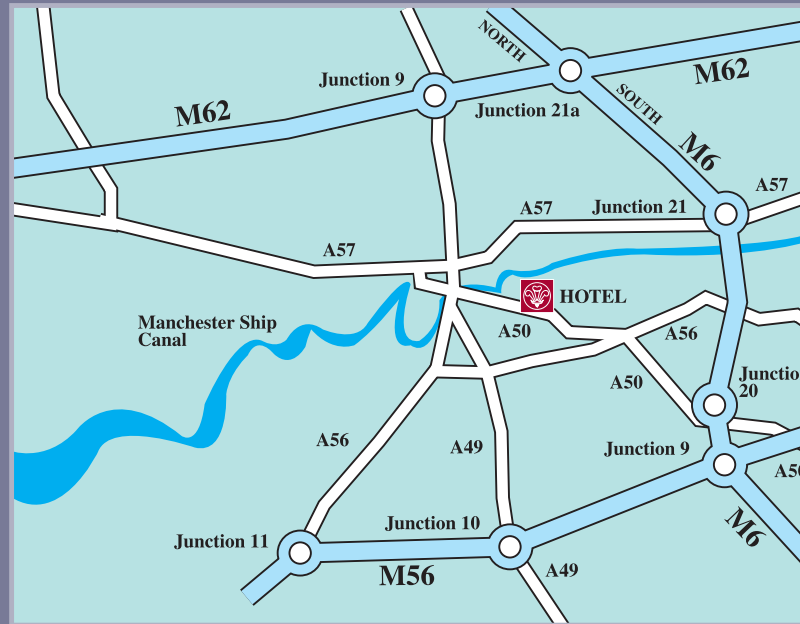

FEATHERS HOTEL

115/125 Mount Pleasant,
Liverpool L3 5TF
Tel: 0151 709 9655 Fax: 0151 709 3838
feathershotel@feathers.uk.com

Directions... Central to Everywhere - Just off three Motorways

FROM M6: Leave M6 at Junction 20. Pick up A50 towards Warrington. Follow A50 for about 1.5 miles, along a single country road. At the first set of traffic lights (Springbrook Pub) go straight ahead (still A50, but residential). Pass a petrol station and shops on left and also pass through two pedestrian crossings. Turn 4th right after the 2nd crossing into Knutsford Old Road. (Brown Sign) In total the hotel is 2.5 miles from motorway junction.

FROM M56: Leave M56 at junction 9, pickup A50 Warrington. Then follow the "FROM A50" directions above.

FROM M62: Leave M62 joining the M6, southbound towards Birmingham. Then follow the "FROM M6" directions above.