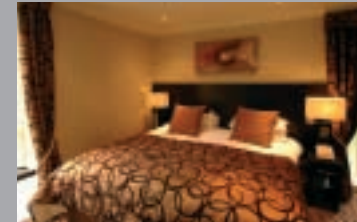

Best Western
ALICIA HOTEL

3 Aigburth Drive, Sefton Park, Liverpool L17 3AA
Tel: 0151 727 4411 Fax: 0151 727 6752
alicia@bestwestern.co.uk