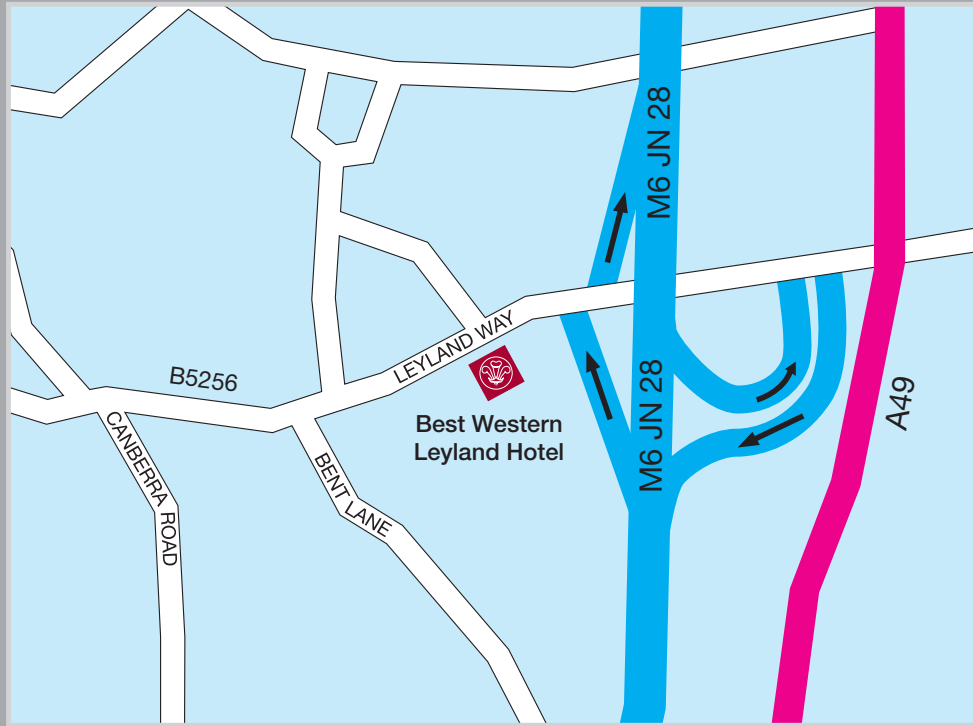

**FEATHERS HOTEL**

115/125 Mount Pleasant,  
Liverpool L3 5TF  
Tel: 0151 709 9655 Fax: 0151 709 3838  
feathershotel@feathers.uk.com

Directions... by motorway from either North or South

Proceed on the M6 to Junction 28 and take the exit, as shown above, turning left onto Leyland Way (B5256). The Hotel is the first turning on the left.